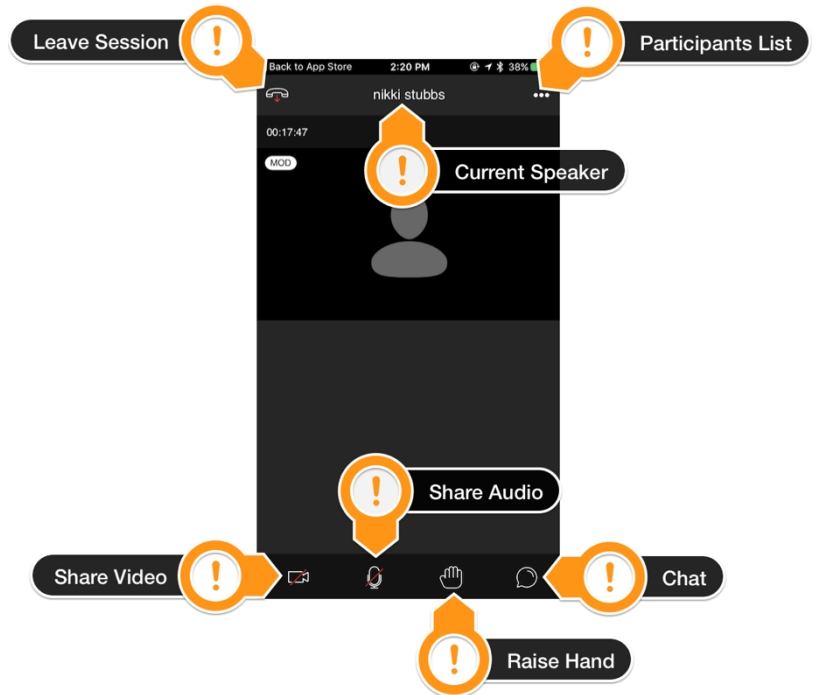

Blackboard Collaborate Ultra Using Bb Student

Blackboard Collaborate Ultra can also be accessed via the Bb Student app on iOS (iPhone only), Android, and Windows phones.

As long as the Collaborate Ultra link is available it can be accessed via the Bb Student app; if the direct link is on the course menu it will not be accessible. The link will need to be inside a content area (right side of the screen) or posted in an announcement.

The Bb Student app is designed to run in the background (to return just tap the status bar at the top of the screen) and can cause battery drain so it is recommended that the phone be plugged in when viewing a Collaborate Ultra session. Also, for the best experience connect to Wi-Fi to improve performance and reduce the amount of mobile data used (data usage may incur fees depending on your specific data plan).

When you access a Collaborate Ultra link you might see a pop-up window that asks *Open this page in Bb Student?* Select *Open*. You may also see a pop-up that states *This item is best viewed on a larger screen. Would you still like to view it now?* Select *Yes, please*. This typically appears when accessing the link via a phone rather than a larger screen tablet.

Through Bb Student and Collaborate Ultra participants can view shared video, shared files, shared applications, and the whiteboard. Due to the size of the screen some items may need to be zoomed or may be harder to read depending on the content.